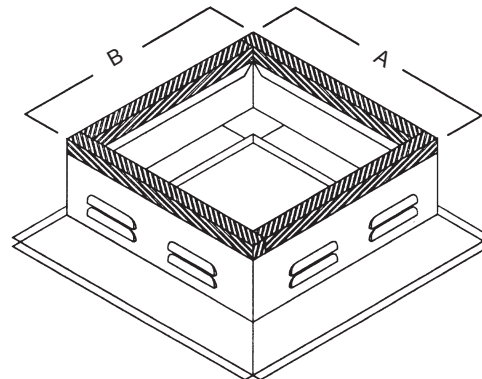

# Louvered Curbs

## NOTES

All curb models are available with louvered vents. Louvered vents are 6"W x 7/8"H, spaced at 1/2" with 4 louvers per side. Free area per louver is 1 1/2 sq.in. Curb models with insulation as standard will not be insulated to eliminate interference with the airflow through the louvered vent. If either dimension exceeds 90", multi-section construction may be required.