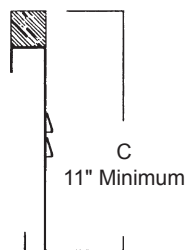

Self Flashing