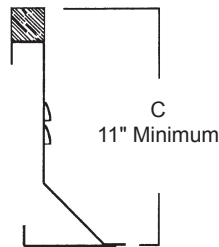

## NOTES

All curb models are available with louvered vents. Louvered vents are 6"W x 7/8"H, spaced at 1/2" with 4 louvers per side. Free area per louver is 1 1/2 sq.in. Curb models with insulation as standard will not be insulated to eliminate interference with the airflow through the louvered vent. If either dimension exceeds 90", multi-section construction may be required.