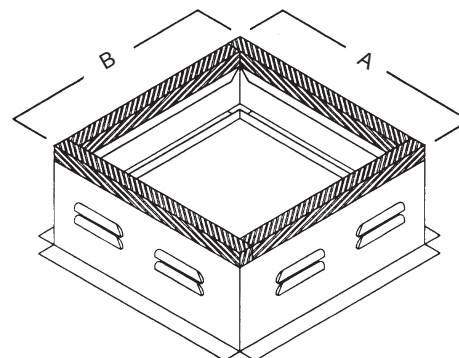

## NOTES

All curb models are available with louvered vents. Louvered vents are 6"W x 7/8"H, spaced at 1/2" with 4 louvers per side. Free area per louver is 1 1/2 sq.in. Curb models with insulation as standard will not be insulated to eliminate interference with the airflow through the louvered vent. If either dimension exceeds 90", multi-section construction may be required.

Canted

Raised Cant

Self Flashing