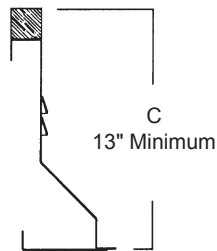

Raised Cant