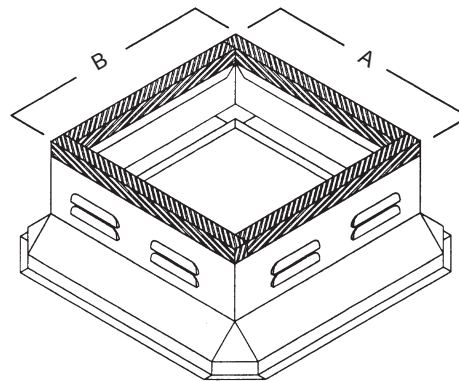

Raised Cant